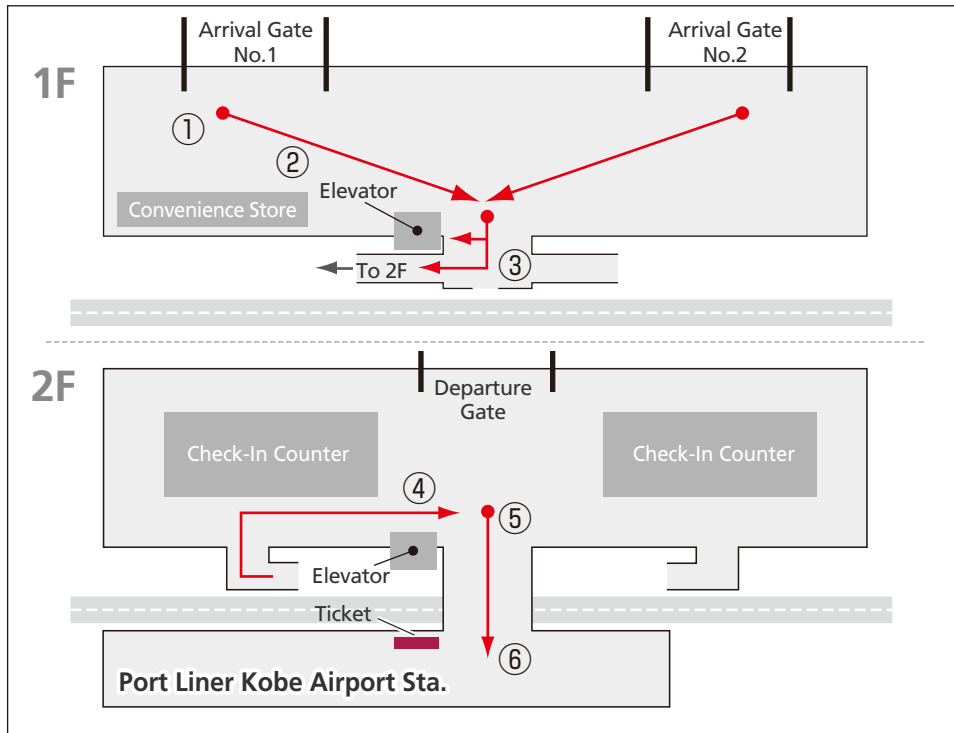

Access Route from **Kobe Airport** by Port Liner

From "Port Liner Kobe Airport Sta." to "Sannomiya Sta."
About 18min. by Port Liner.

Note : Change to Highway Bus at "Sannomiya".

Route Details : To get Port Liner

Note : Refer to the map. Each number on the map has each route description as below ;

After baggage claim go out to the arrival lobby on the 1F.

Go to the central exit on the 1F.

Take the escalator or elevator, go up to the 2F.

Go toward the center of the 2F to the connecting bridge for Port Liner.

Cross the connecting bridge to the "Kobe Airport Sta."

Ticket vending machine is on the right. Get on the Port Liner bound for "Sannomiya Sta."